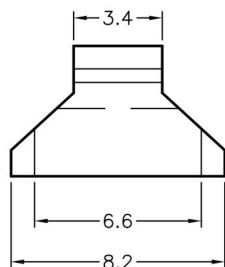

LED间隔柱 LED SPACER SUPPORT